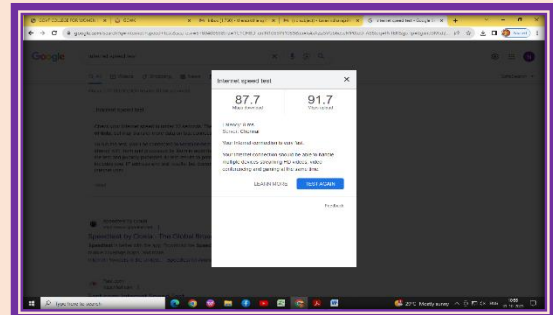

DEPARTMENT OF GEOGRAPHY

S. Arul
PRINCIPAL
Government College for Women (Autonomous)
KUMBAKONAM.

INTERNET FACILITIES

HUB ROOMS

RACK

HOTSPOTS

INTERNET SPEED

S. Arul
PRINCIPAL
Government College for Women (Autonomous)
KUMBAKONAM.